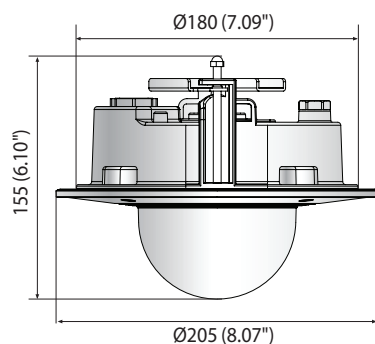

Dimensions

Unit : mm (inch)